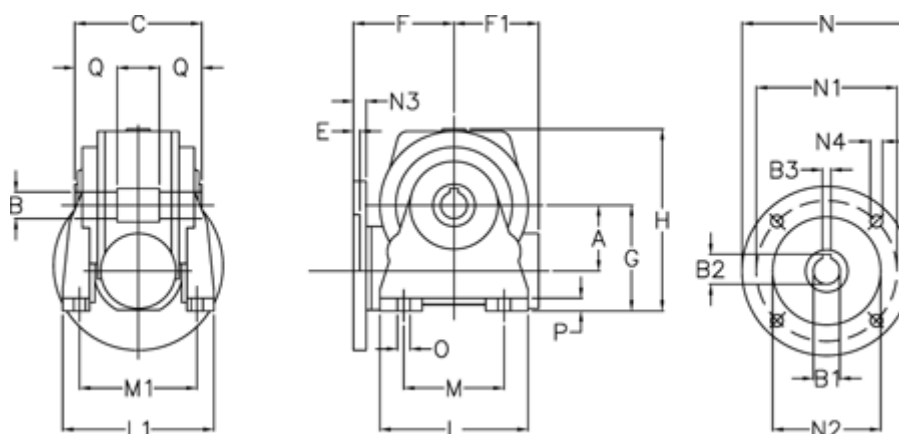

# Data Sheet

Article number: 3902030007117

Description: Worm gear  
VF 30-N-7-56B5

## Measures

A = 30	F1 = 46	N1 = 100
B = 14 H7	G = 55	N2 = 80
B1 E7 = 9	H = 96	N3 = 7
B2 = 10.4	L = 80	N4 = 7
B3 H9 = 3	L1 = 80	O = 6.5
C = 55	M = 50	P = 8
E = 5.5	M1 = 66	Q = 20.5
F = 52	N = 120	